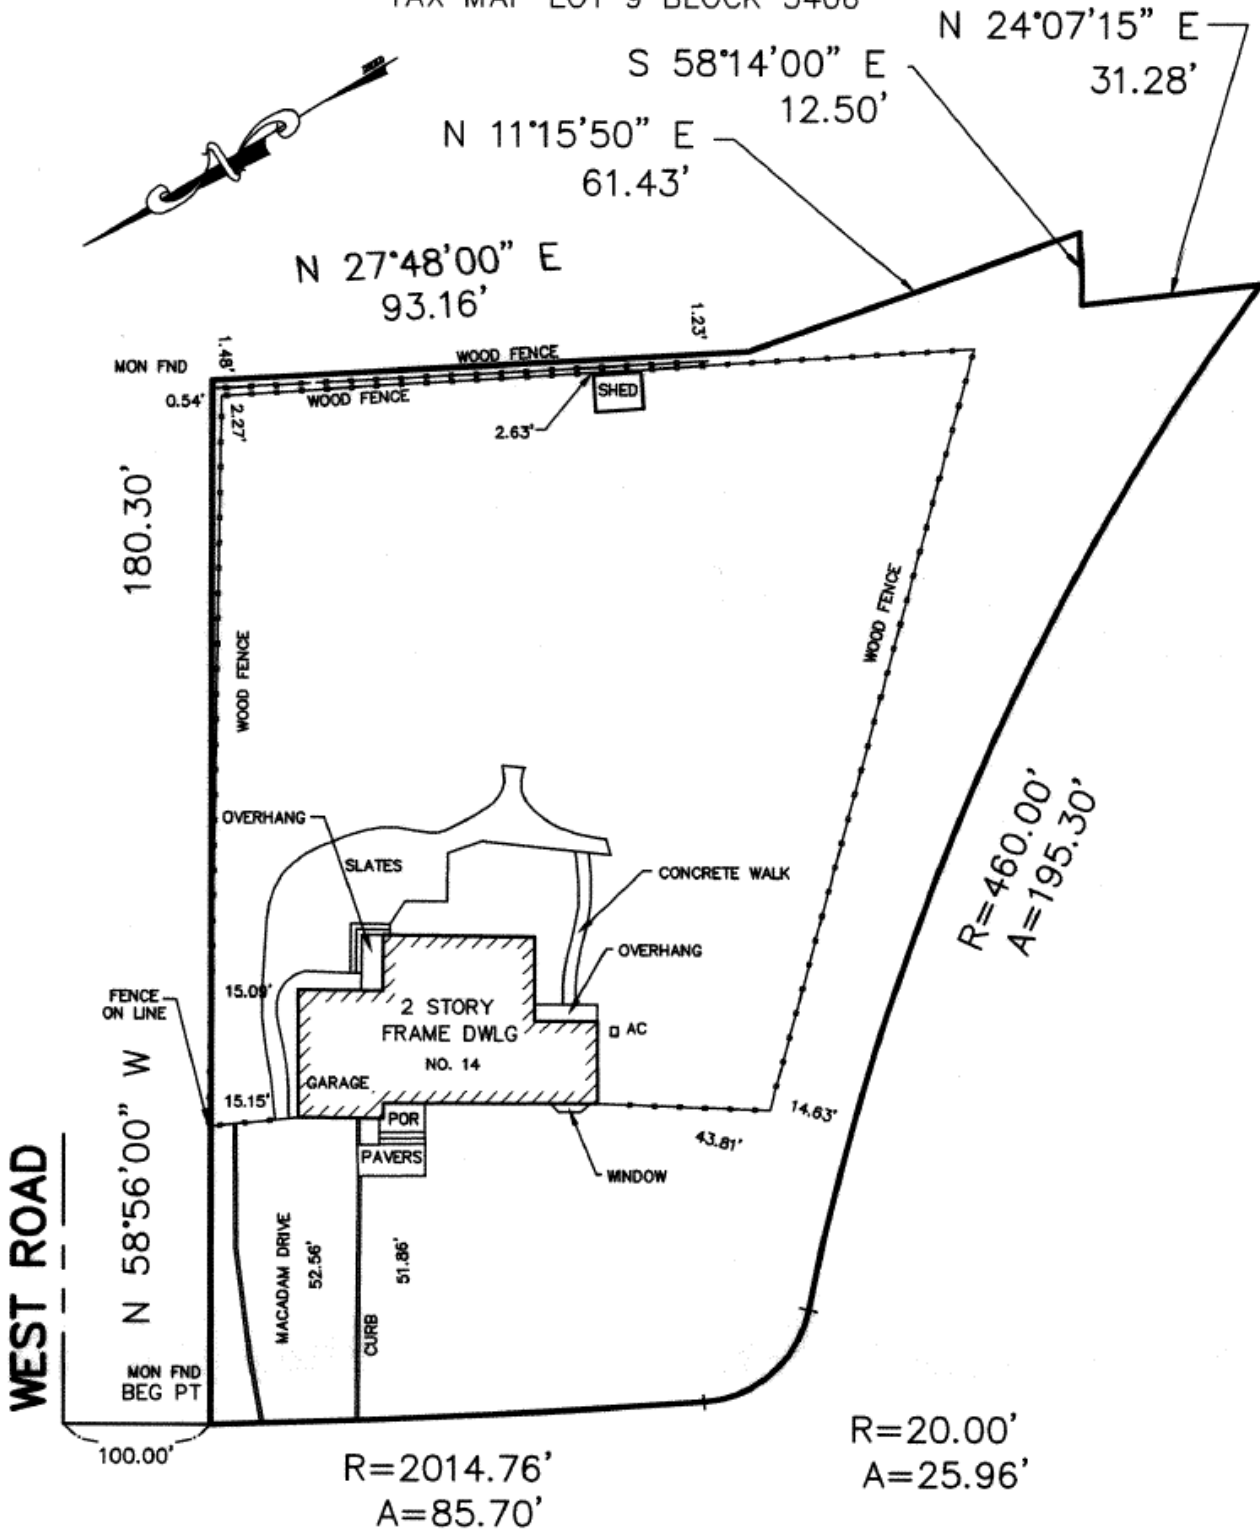

SURVEY OF PROPERTY

TOWNSHIP OF MILLBURN

ESSEX COUNTY, NEW JERSEY

TAX MAP LOT 9 BLOCK 3406

LOT AREA= 24.25110 S.F.

A WRITTEN WAIVER AND DIRECTION NOT TO SET CORNER MARKERS HAS BEEN OBTAINED FROM THE ULTIMATE USER PURSUANT TO N.J.A.C. 13:40-5.1(f)