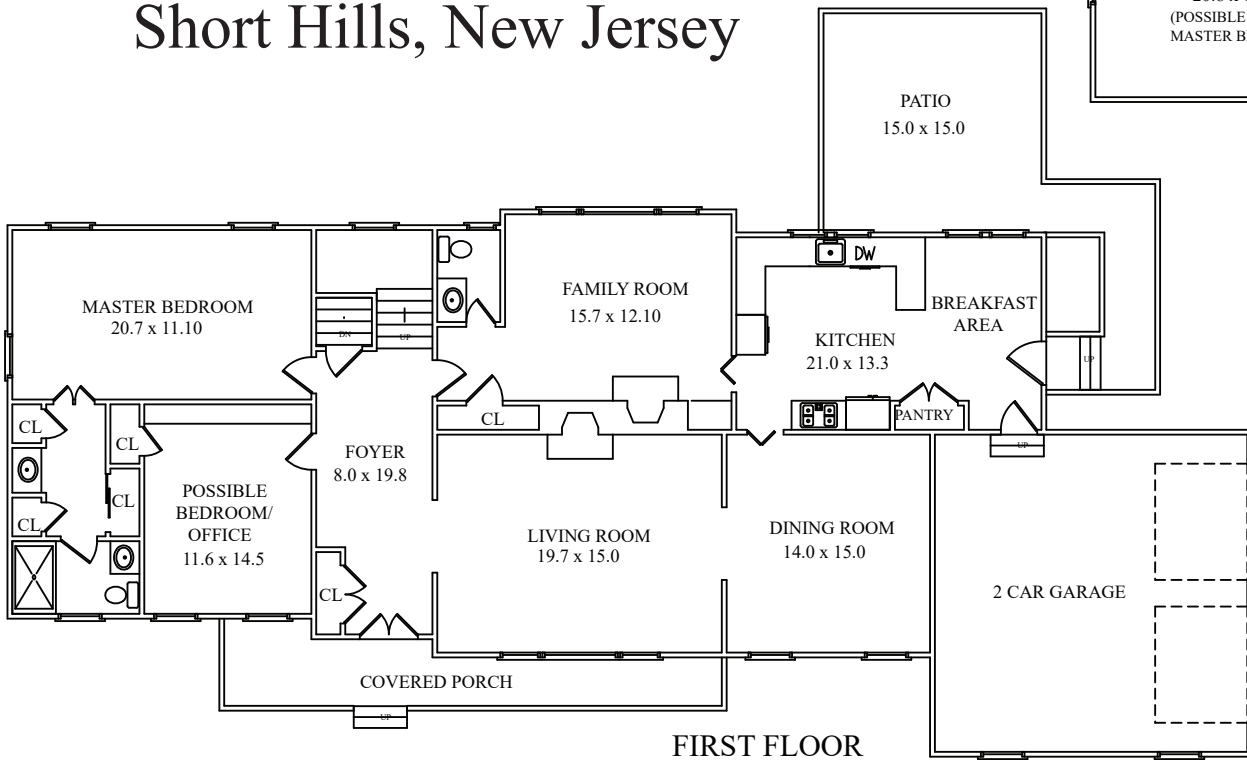

# THE FLOOR PLAN

## 30 Deer Path

### Short Hills, New Jersey

NOT TO SCALE - This floor plan is provided for illustration purposes only.  
 Room positions and dimensions are approximate and should be independently measured for accuracy